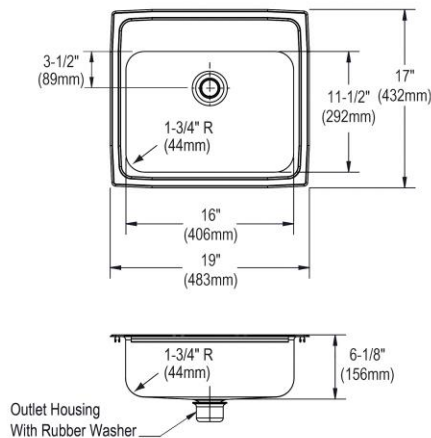

A Century of Tradition and Quality.

For more than 100 years, Elkay has been making innovative products and providing exceptional customer care. We take pride in offering plumbing products that make life easier, inspire change and leave the world a better place.

Product Compliance: ADA & ICC A117.1
ASME A112.19.3/CSA B45.4
Buy American Act

Sinks are listed by IAPMO® as meeting the applicable requirements of the Uniform Plumbing Code®, International Plumbing Code®, and National Plumbing Code of Canada.

Complies with ADA & ICC A117.1 accessibility requirements when installed according to the requirements outlined in these standards.

[Clean and Care Manual (PDF)](#)
[Installation Instructions (PDF) - 1000005236](#)
[Warranty (PDF)](#)