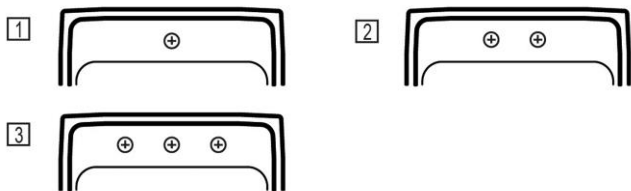

PRODUCT SPECIFICATIONS

Elkay Celebrity Stainless Steel 19" x 17" x 6-1/8", Single Bowl Drop-in Bathroom Sink. Sink is manufactured from 20 gauge 304 Stainless Steel with a Brushed Satin finish, Rear Center drain placement, and Bottom only pads.

Installation Type:	Drop-in
Material:	304 Stainless Steel
Finish:	Brushed Satin
Gauge:	20
Sound Deadening:	Bottom only pads
Number of Bowls:	1
Sink Dimensions:	19" x 17" x 6-1/8"
Bowl 1 Dimensions:	16" x 11-1/2" x 6"
Drain Size:	1-1/2" (38mm)
Drain Location:	Rear Center
Minimum Cabinet Size:	24"
Mounting Hardware:	Part # 64090012 included for countertops up to 3/4" (19mm) thick
Template Included:	No
Cutout Template #:	1000001256

Template is available for download at [elkay.com](#). CAD software will be required to open the template.

Cutout Dimensions for Drop-in Installation:

18-3/8" x 16-3/8" (467mm x 416mm) with 1-1/2" (38mm) corner radius

Hole Drilling Configurations:

1-1/4" (32mm) Diameter Faucet Holes
1, 2, and 3 Hole Models are on 4" Centers
CS3 Hole Model is on 2" Centers

A Century of Tradition and Quality.

For more than 100 years, Elkay has been making innovative products and providing exceptional customer care. We take pride in offering plumbing products that make life easier, inspire change and leave the world a better place.